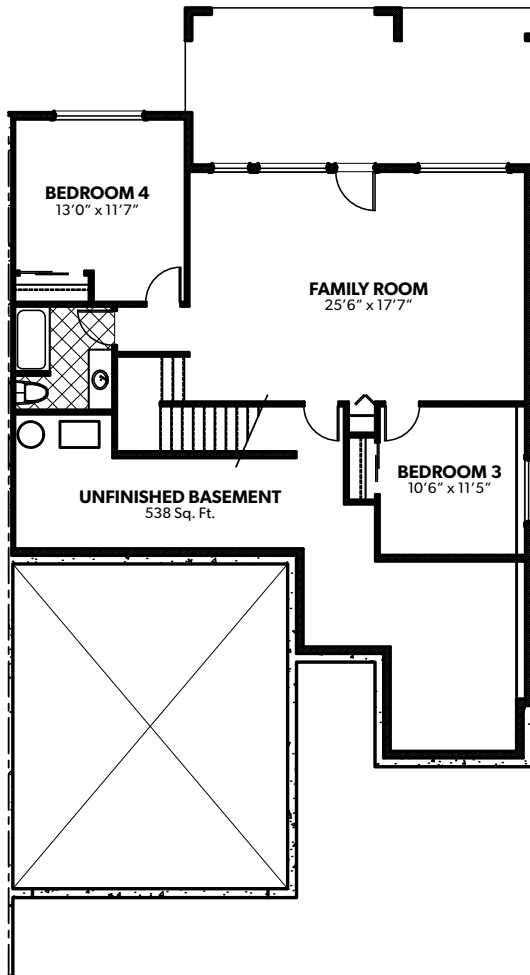

The Twilight

2 BEDROOMS
1.5 BATHROOMS
1,496 SQ.FT.

FRONT ELEVATION

BASEMENT LEVEL
940 SQ.FT. (OPTIONAL)

GROUND FLOOR
1,496 SQ.FT.

All unit measurements are approximate. Location of mechanicals may vary depending on site conditions.