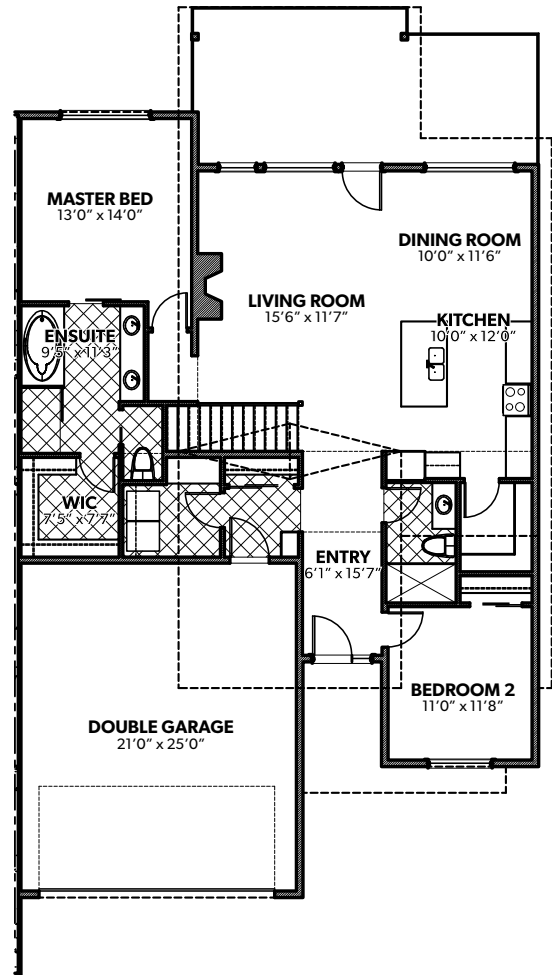

The Twilight

2 BEDROOMS
1.5 BATHROOMS
1,496 SQ.FT.

FRONT ELEVATION

BASEMENT LEVEL
940 SQ.FT. (OPTIONAL)

GROUND FLOOR
1,496 SQ.FT.

All unit measurements are approximate. Location of mechanicals may vary depending on site conditions.